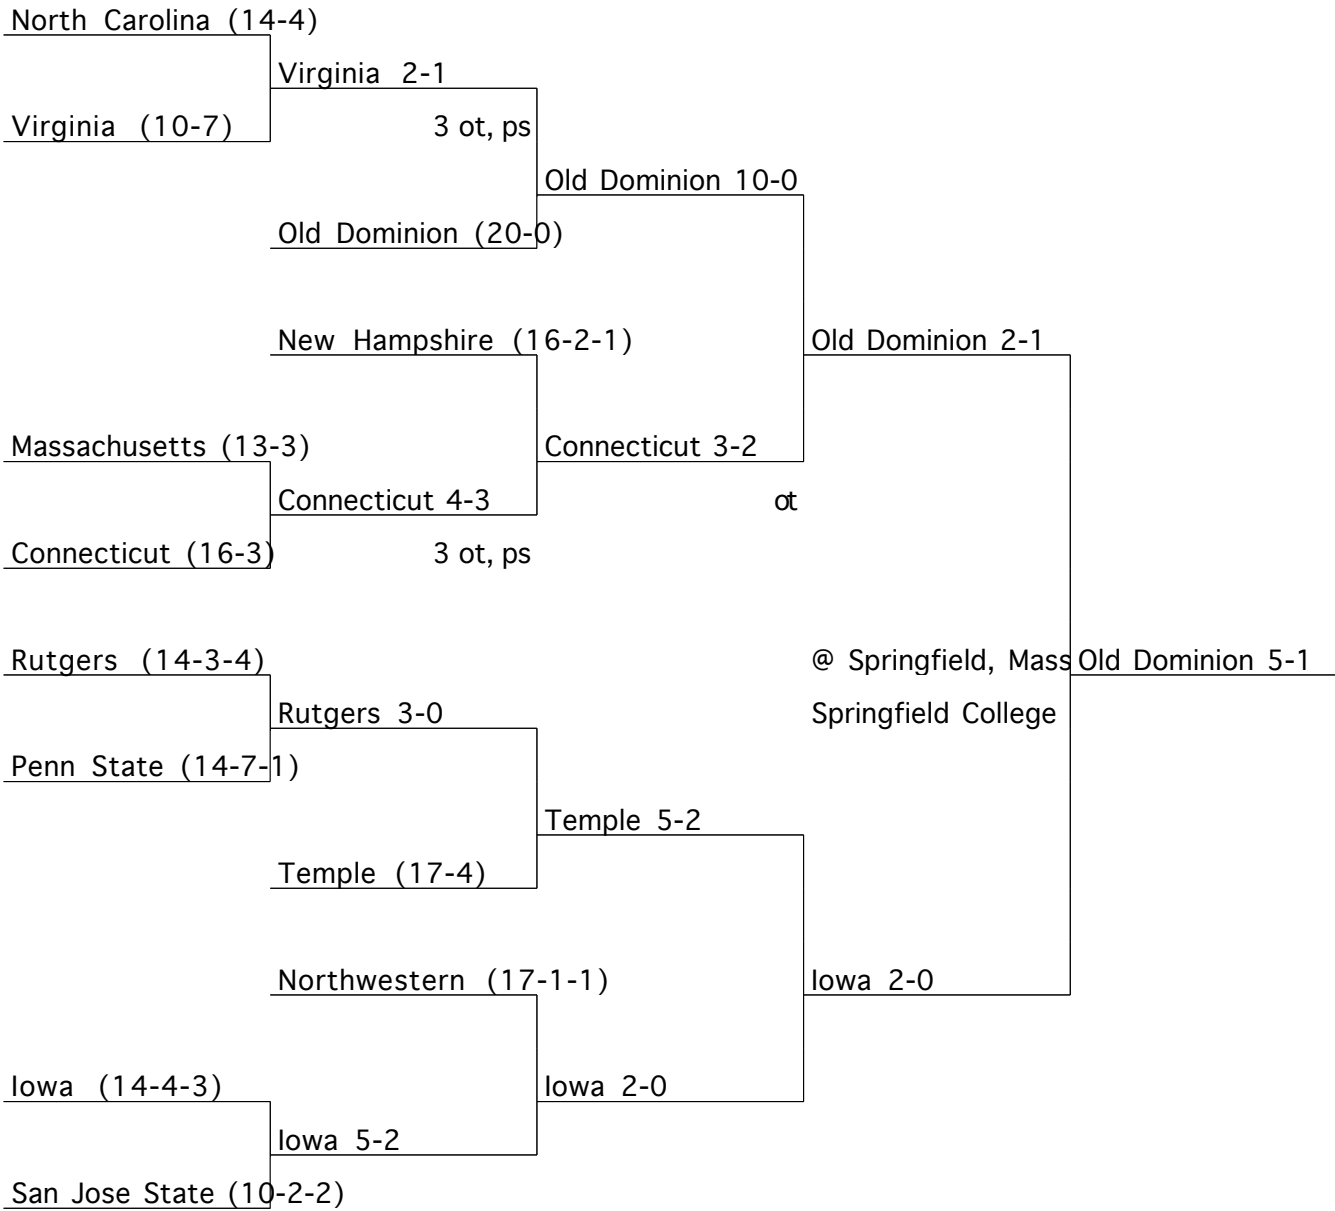

1984

1st Old Dominion

2nd Iowa

3rd Connecticut

3rd Temple (no third place game held)