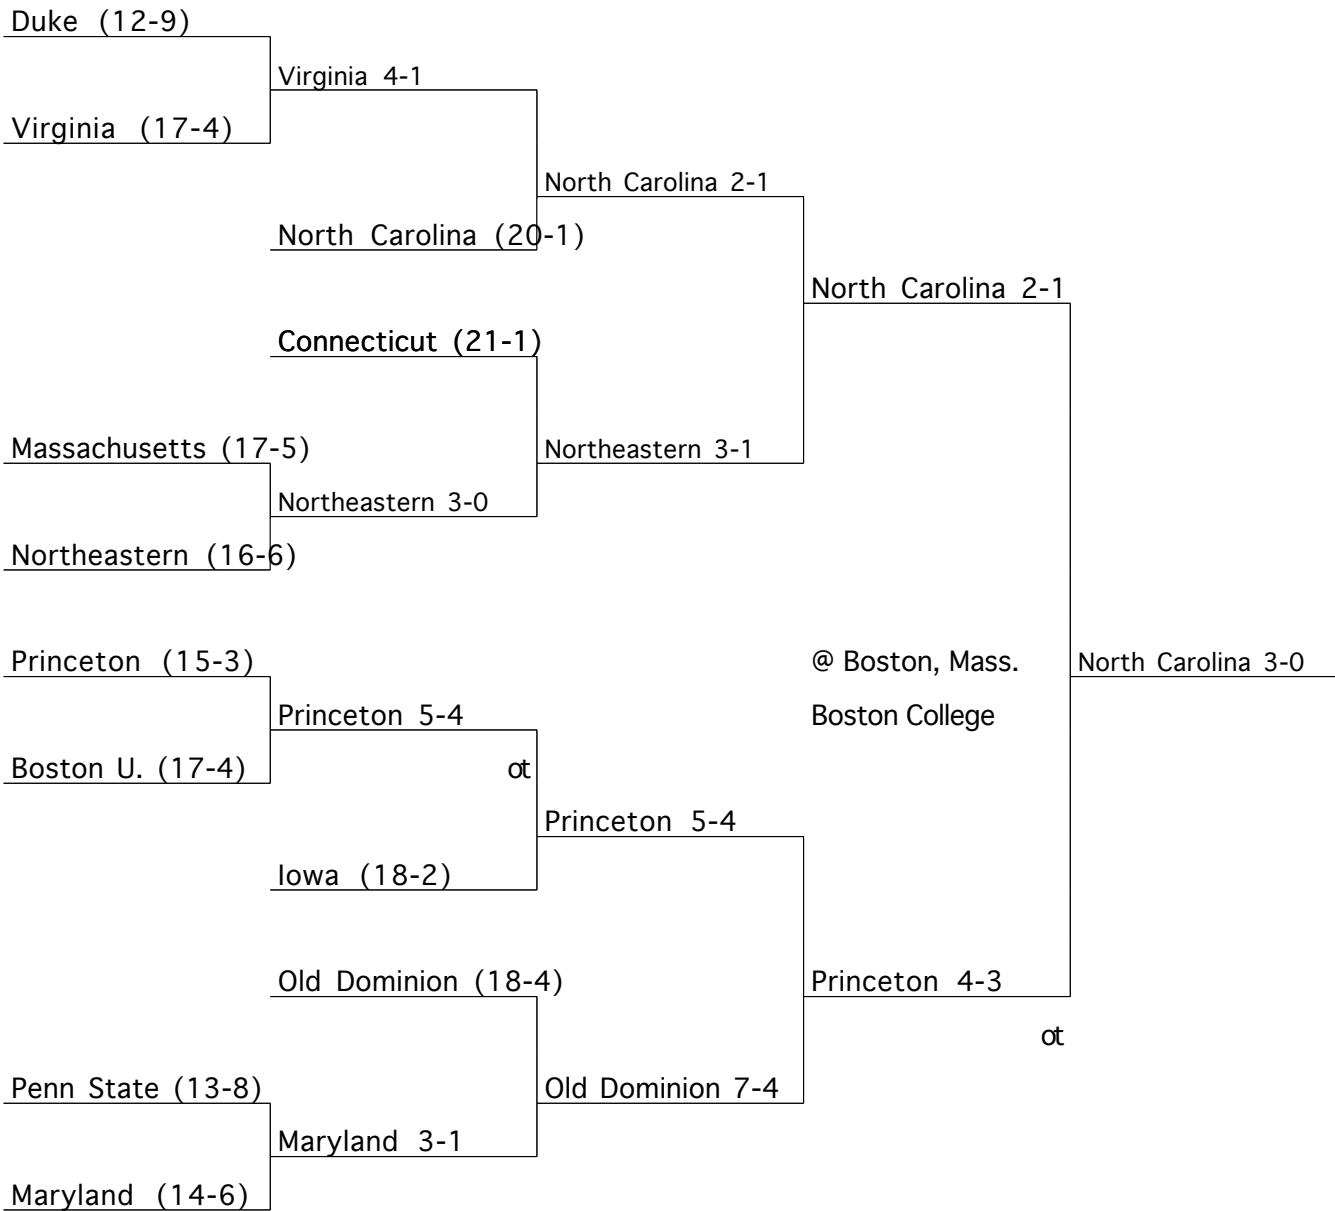

1995

1st North Carolina

2nd Maryland

3rd Northeastern

3rd James Madison starting in 1992, no third place game was held

1996

Conference Champions

- America East Northeastern
- Colonial Old Dominion
- Big East Connecticut
- Big Ten Penn State
- Atlantic 10 Massachusetts
- Mid-American Ball State
- Ivy Princeton
- Patriot Colgate
- Atlantic Coast* North Carolina