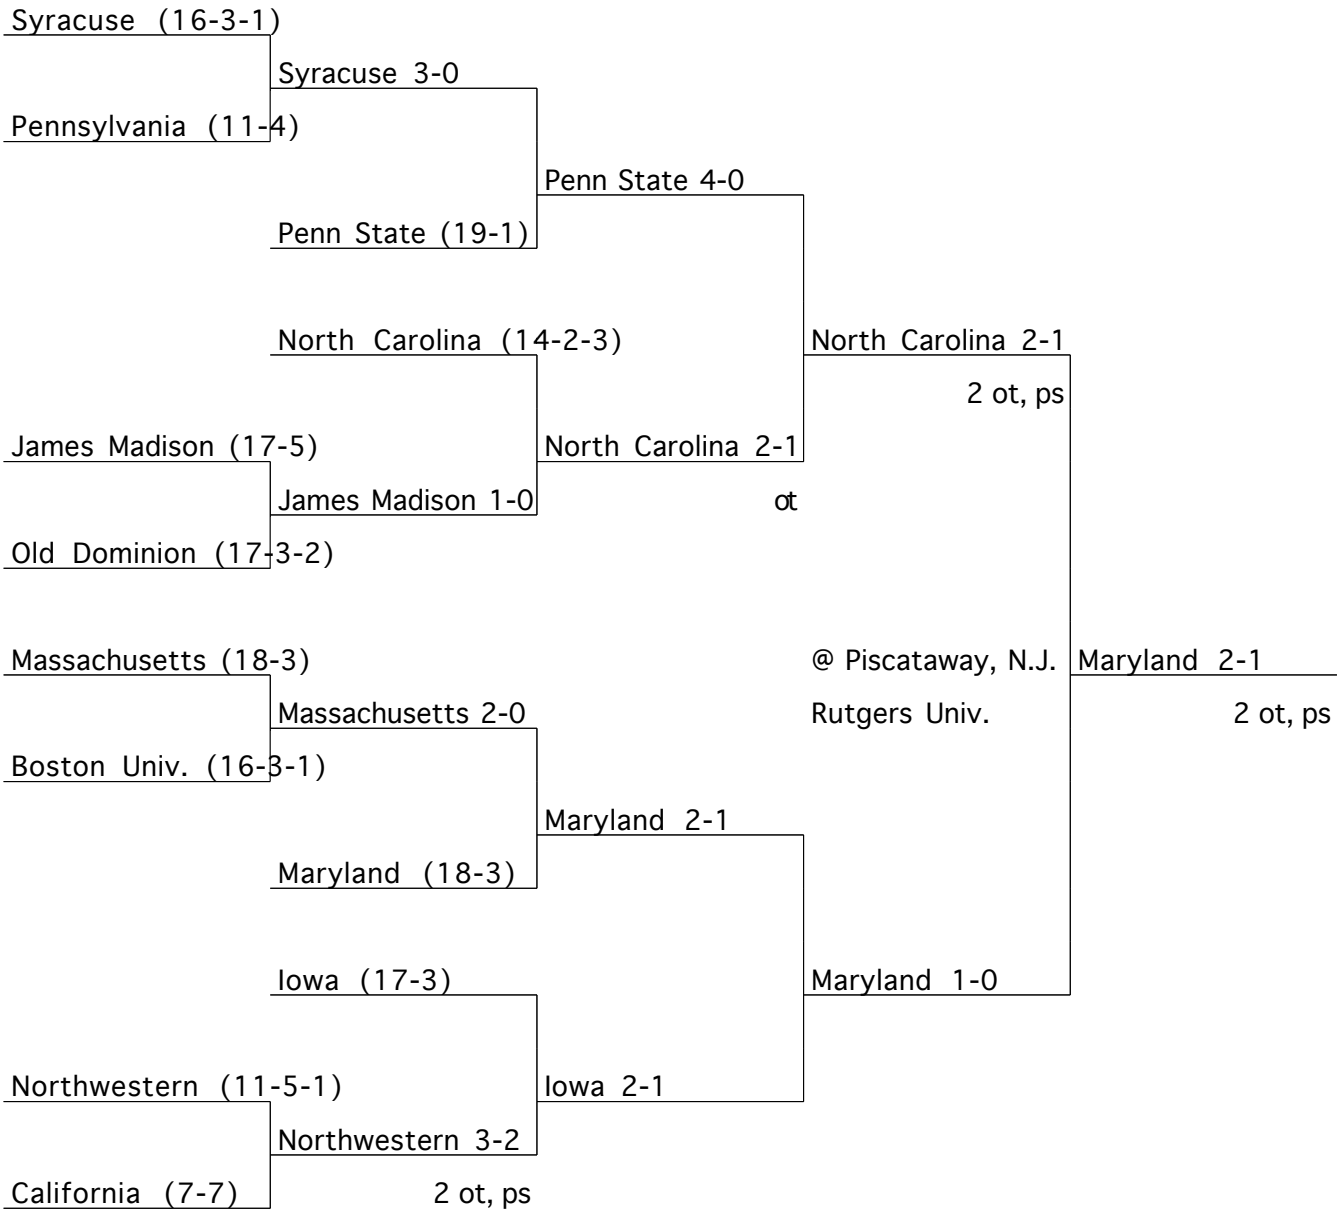

1993

1st Maryland

2nd North Carolina

3rd Iowa

3rd Penn State

starting in 1992, no third place game was held