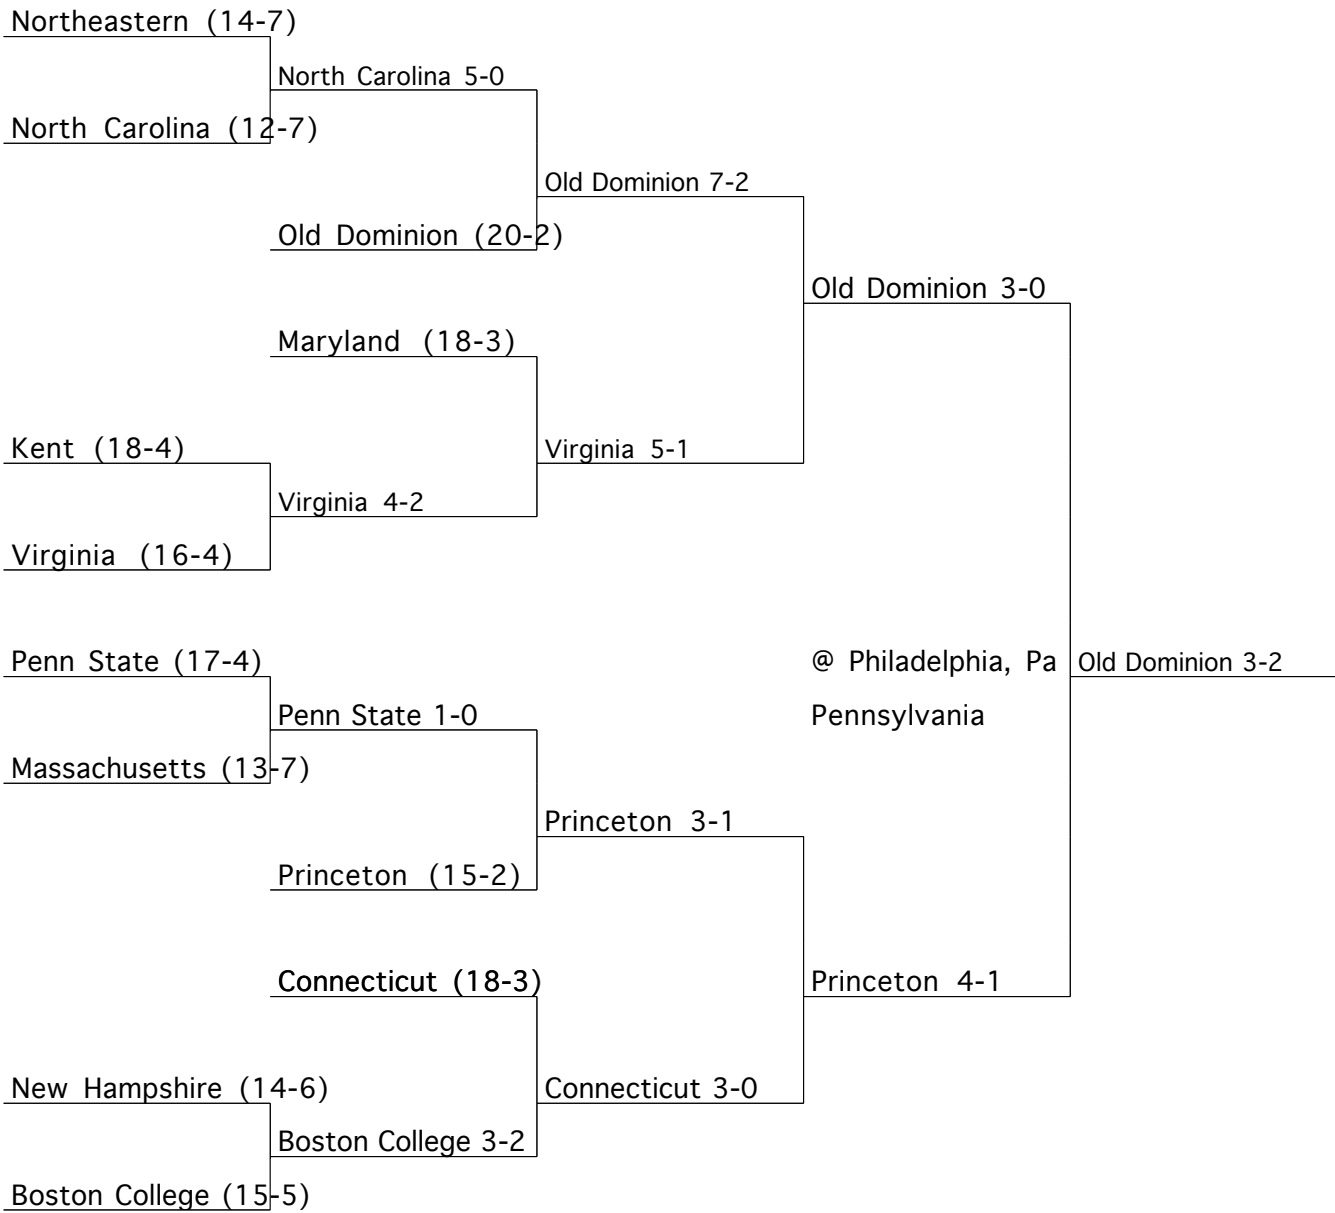

1998

Conference Champions

- America East New Hampshire
- Colonial Old Dominion
- Big East Connecticut
- Big Ten Penn State
- Atlantic 10 Massachusetts
- Mid-American Kent
- Ivy Princeton
- Patriot Holy Cross
- Atlantic Coast* Maryland

At-Large Bids

- Virginia
- North Carolina
- Maryland
- Boston College
- Northeastern
- 1st Old Dominion
- 2nd Princeton
- 3rd Virginia
- 3rd Connecticut