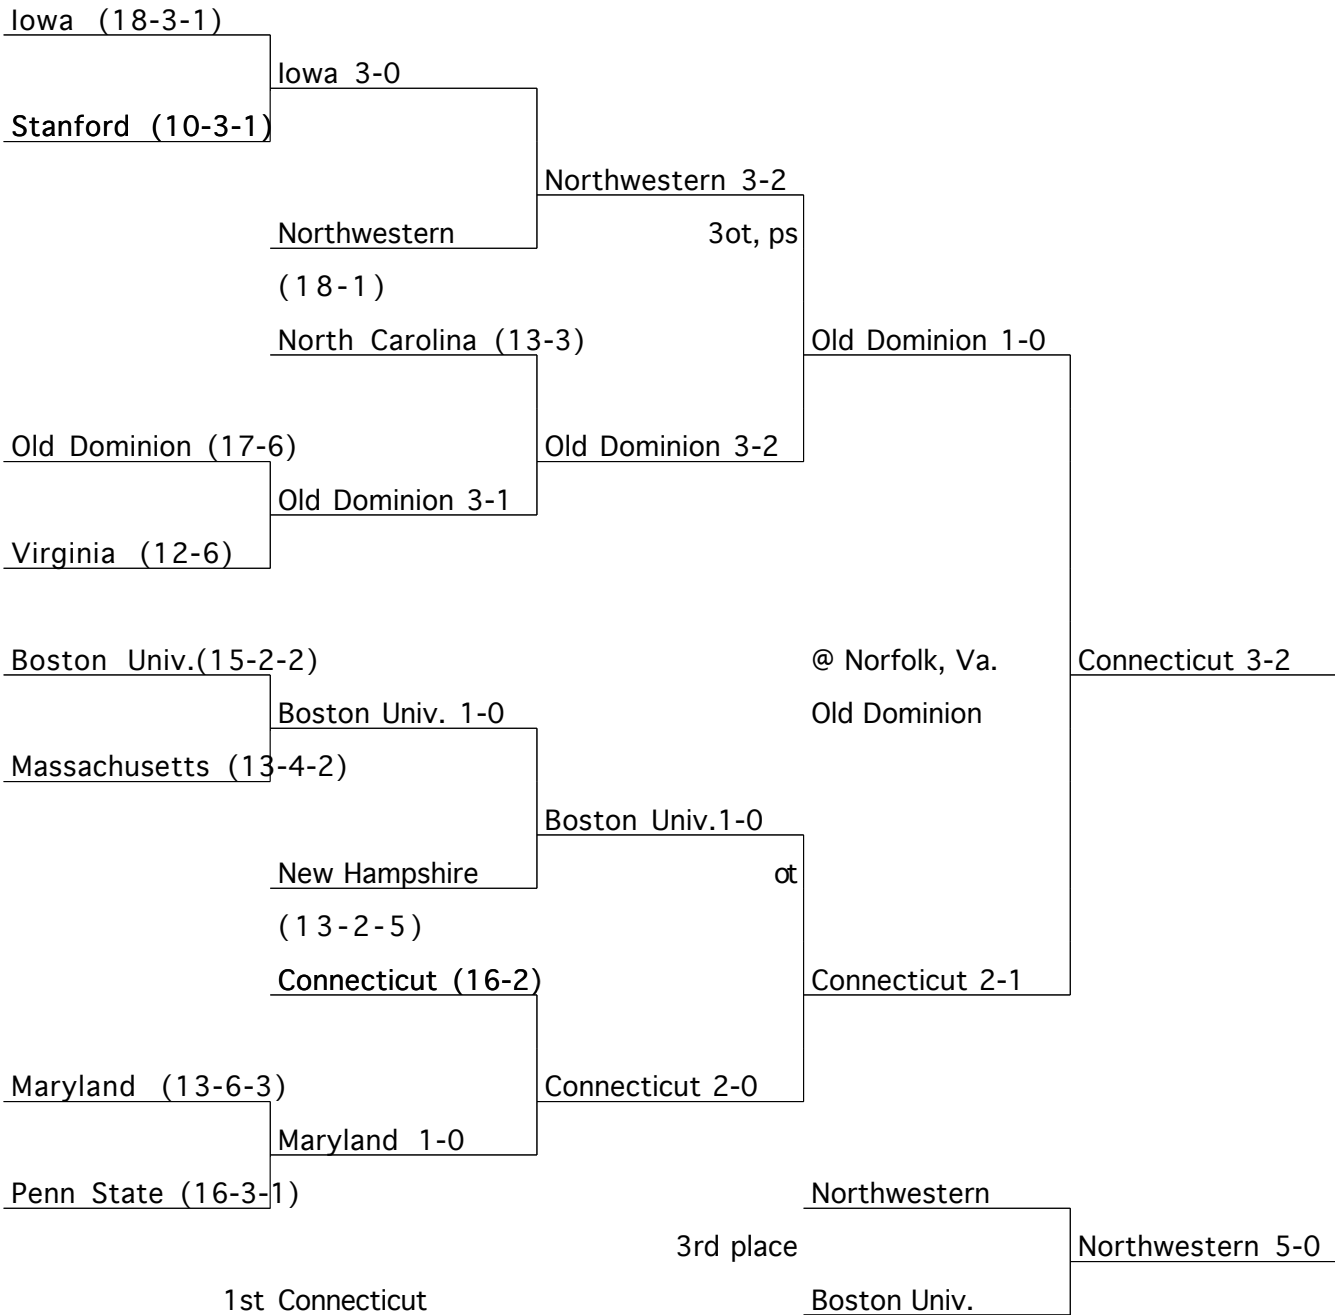

1985

- 1st Connecticut
- 2nd Old Dominion
- 3rd Northwestern
- 4th Boston Univ.