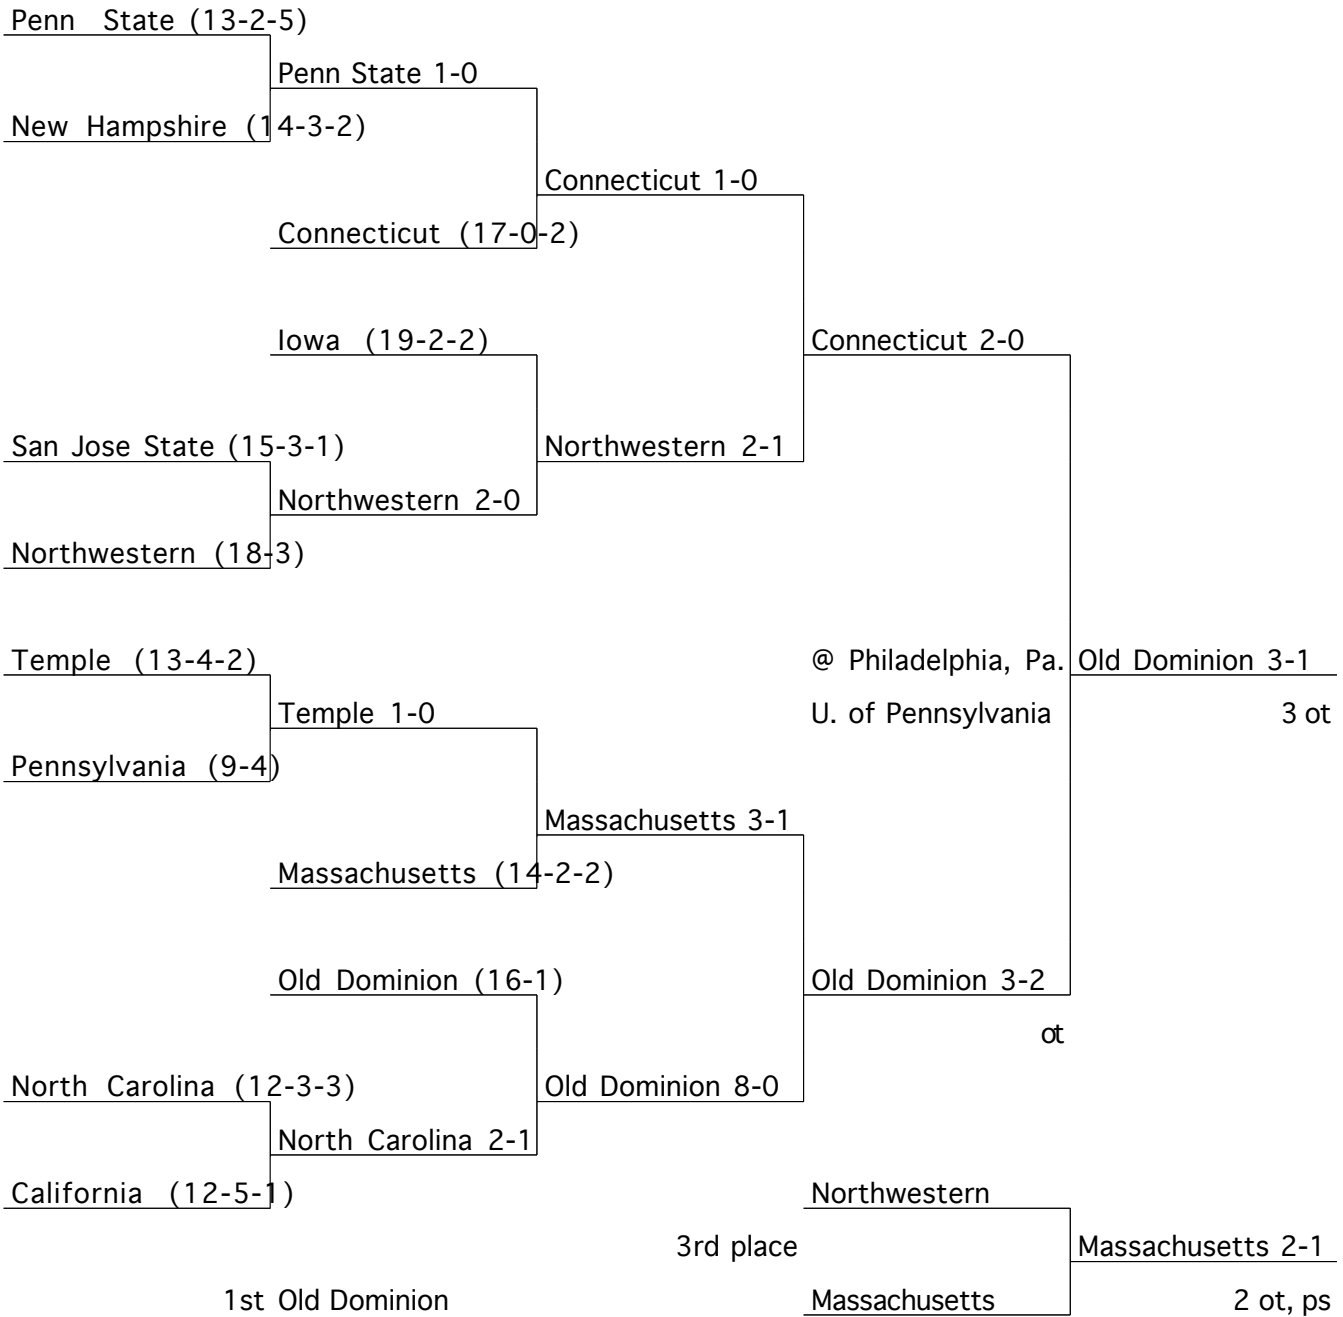

1983

- 1st Old Dominion
- 2nd Connecticut
- 3rd Massachusetts
- 4th Northwestern