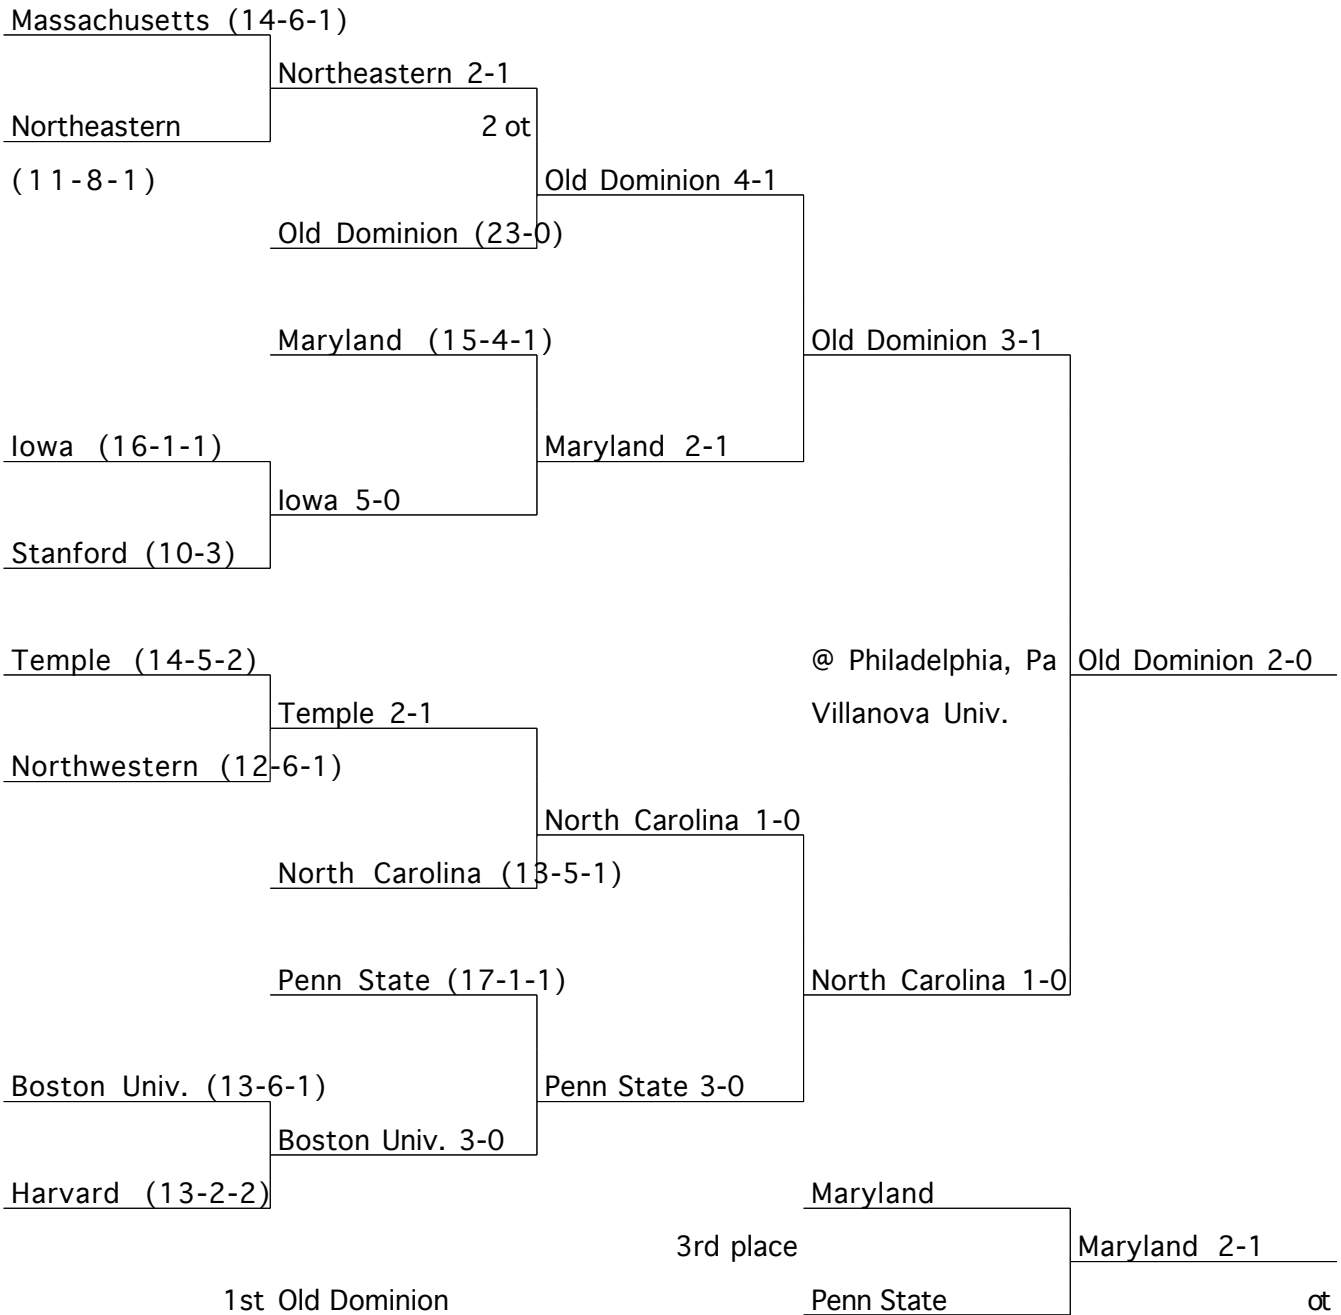

1991

- 1st Old Dominion
- 2nd North Carolina
- 3rd Maryland
- 4th Penn State