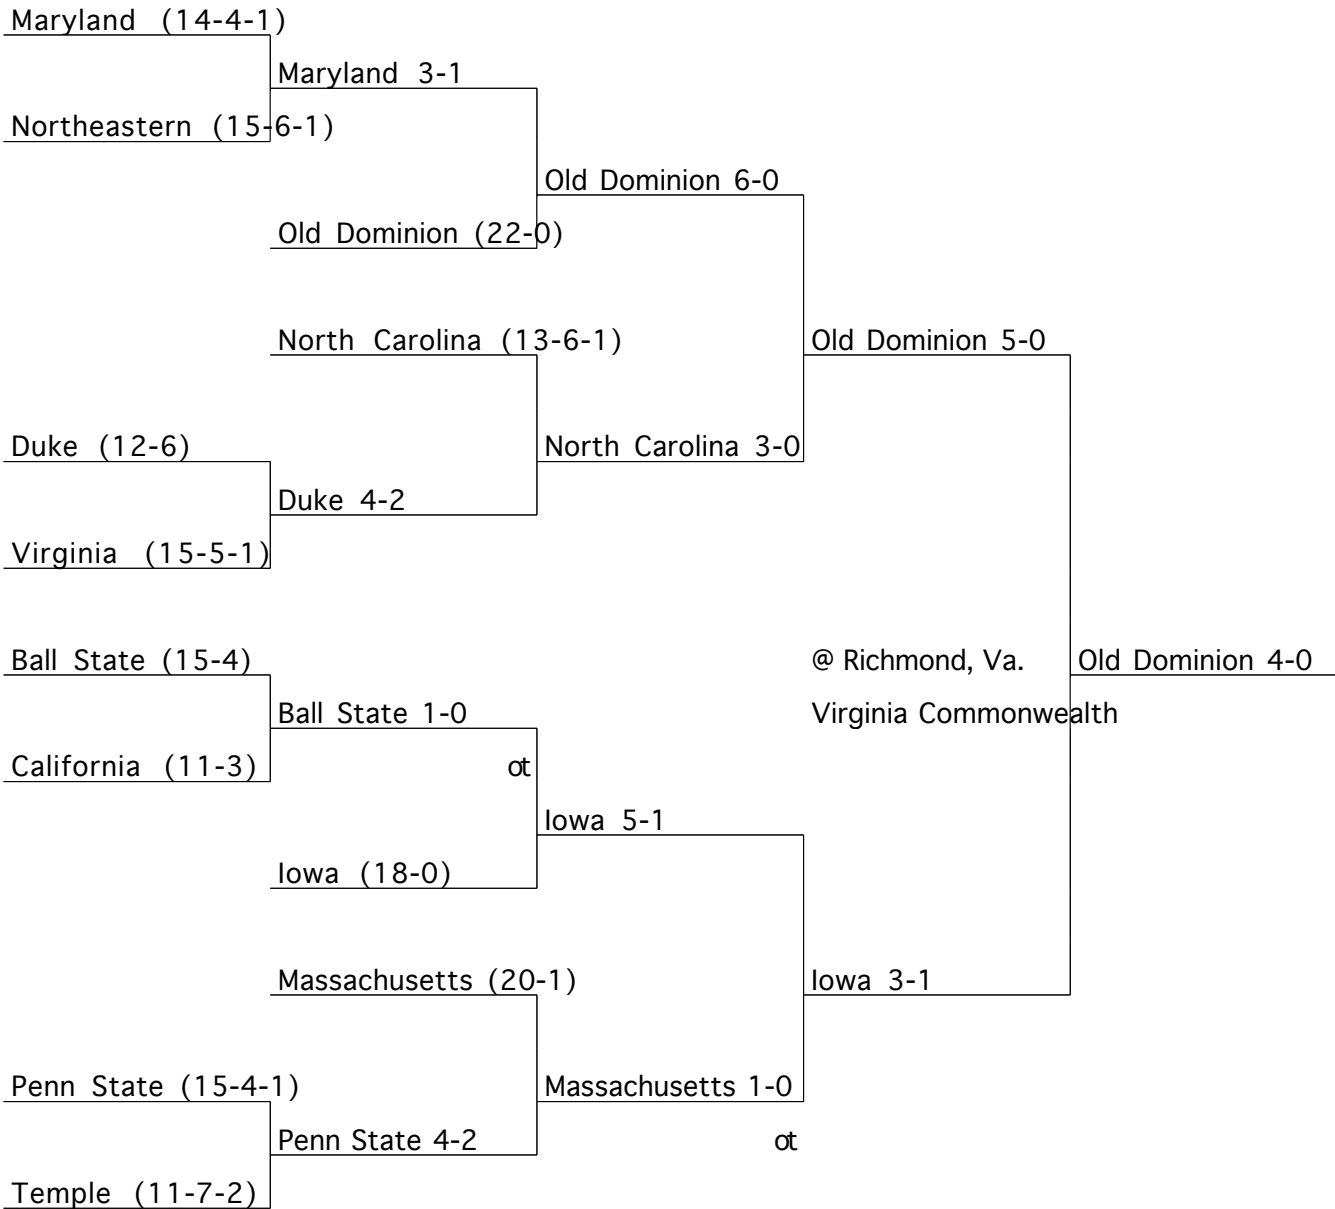

1992

1st Old Dominion

2nd Iowa

3rd Massachusetts

3rd North Carolina starting in 1992, no third place game was held