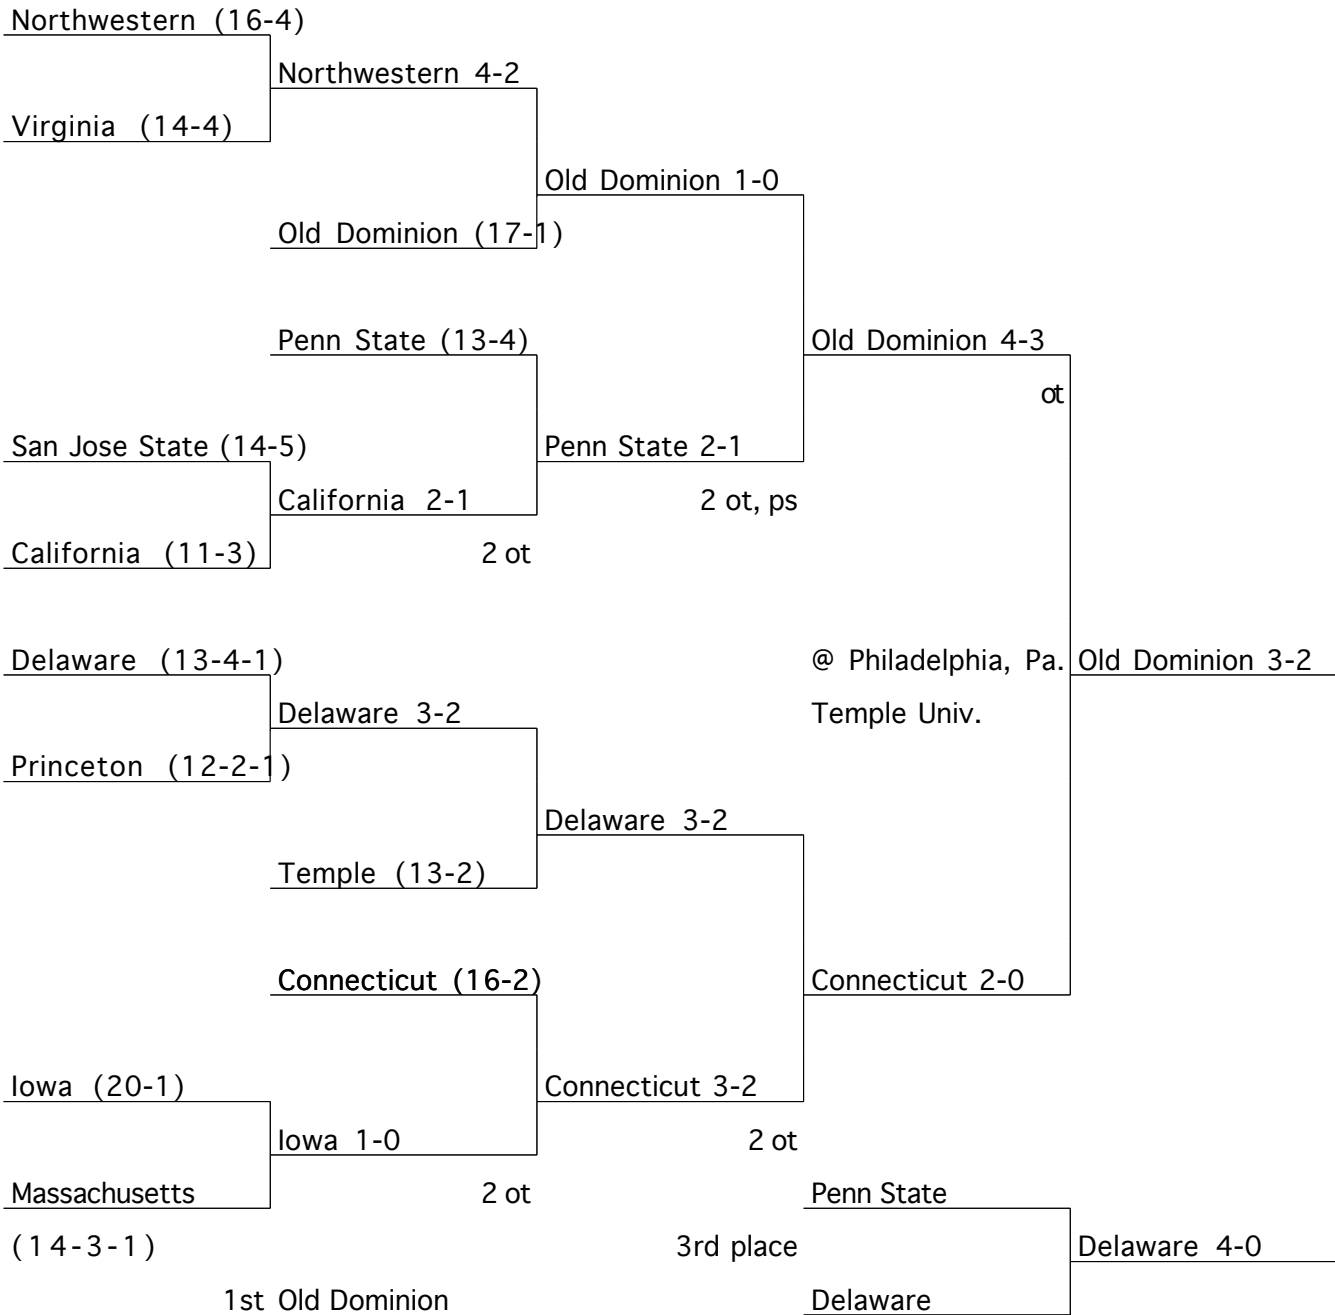

1982

- 1st Old Dominion
- 2nd Connecticut
- 3rd Delaware
- 4th Penn State