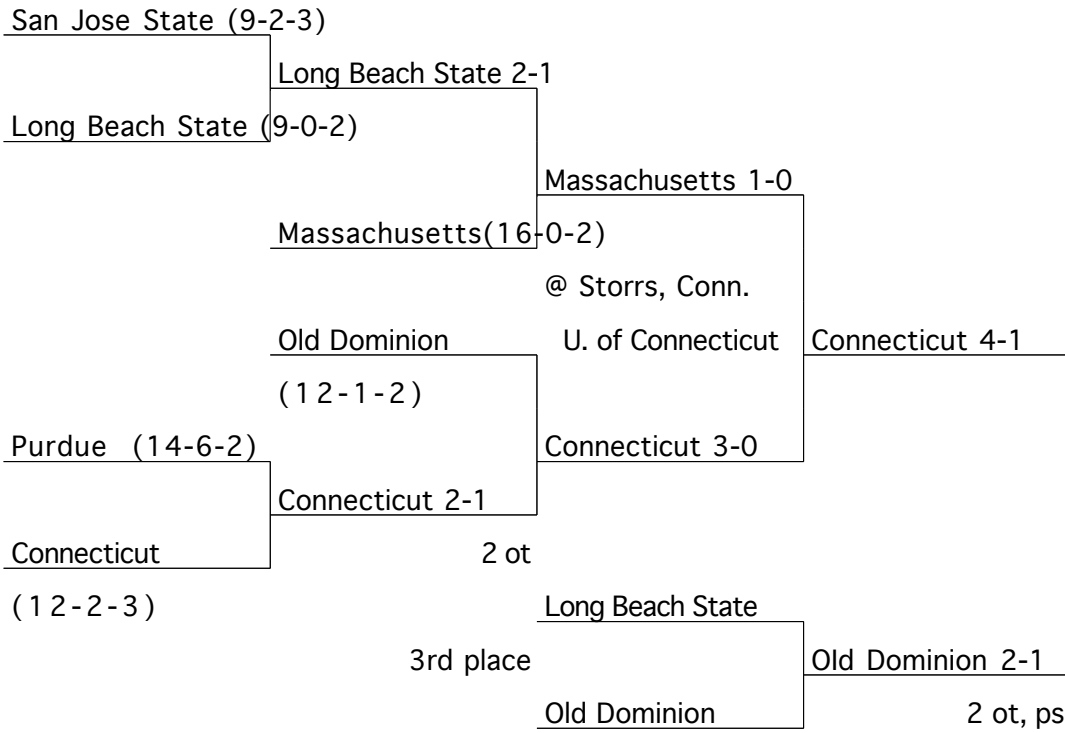

1981

- 1st Connecticut
- 2nd Massachusetts
- 3rd Old Dominion
- 4th Long Beach State