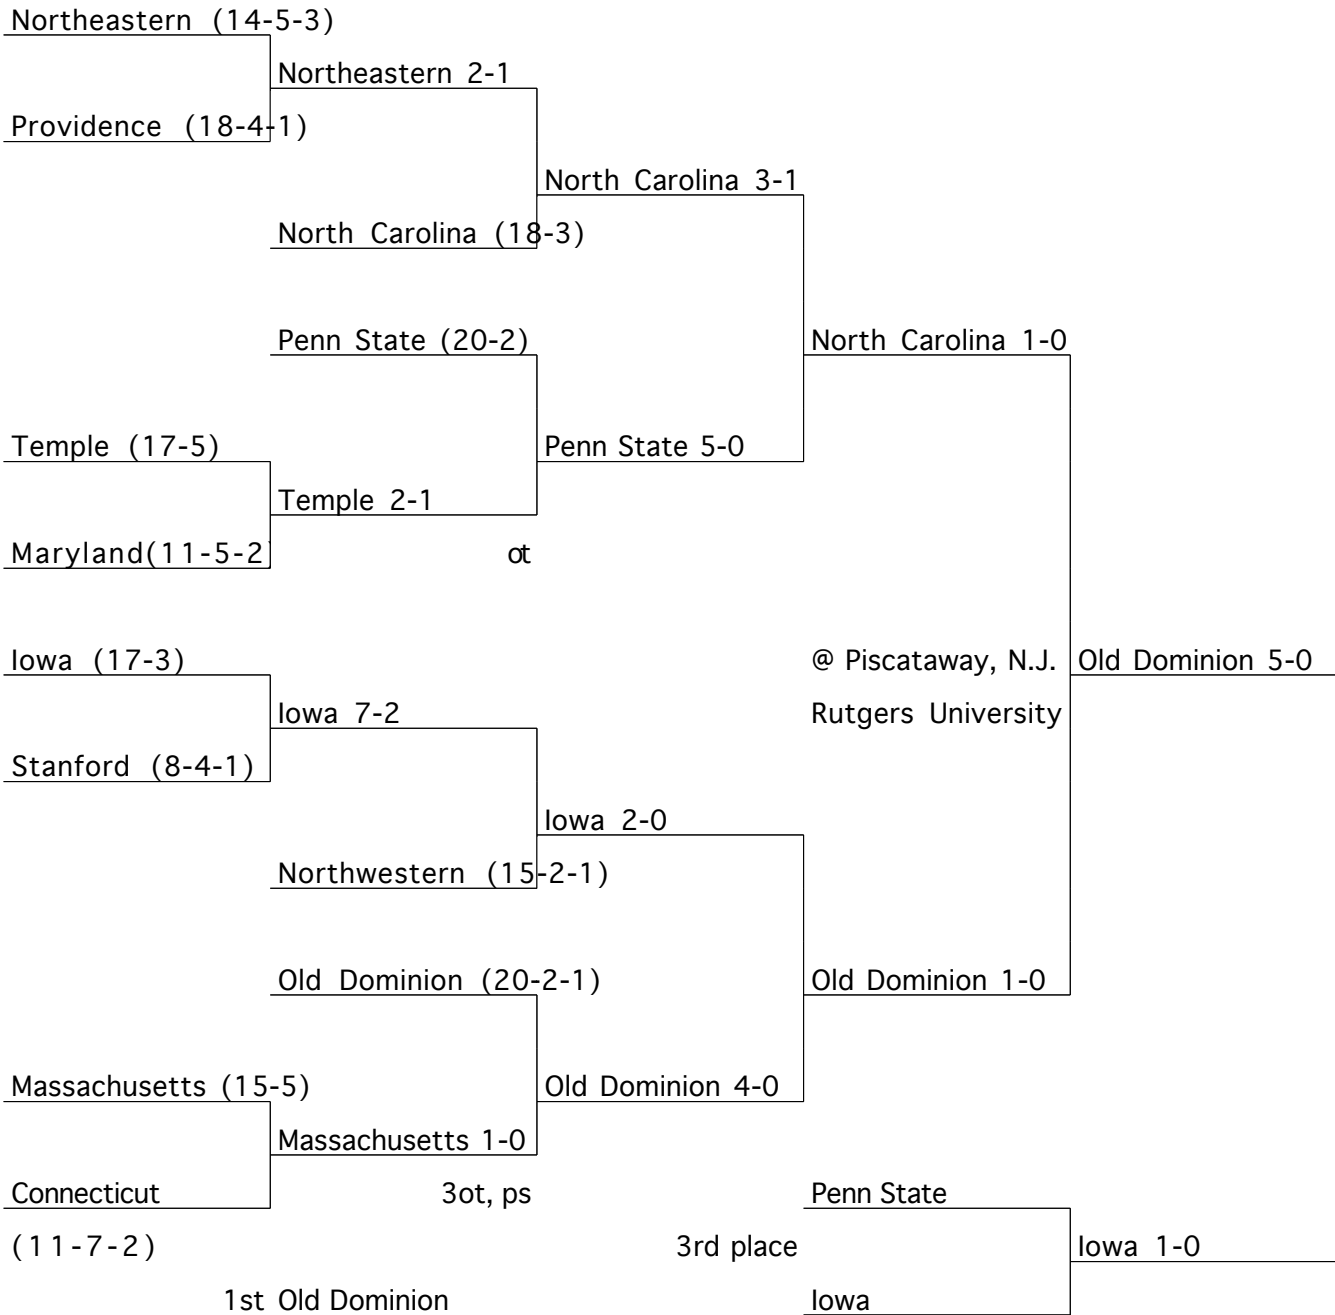

1990

- 1st Old Dominion
- 2nd North Carolina
- 3rd Iowa
- 4th Penn State