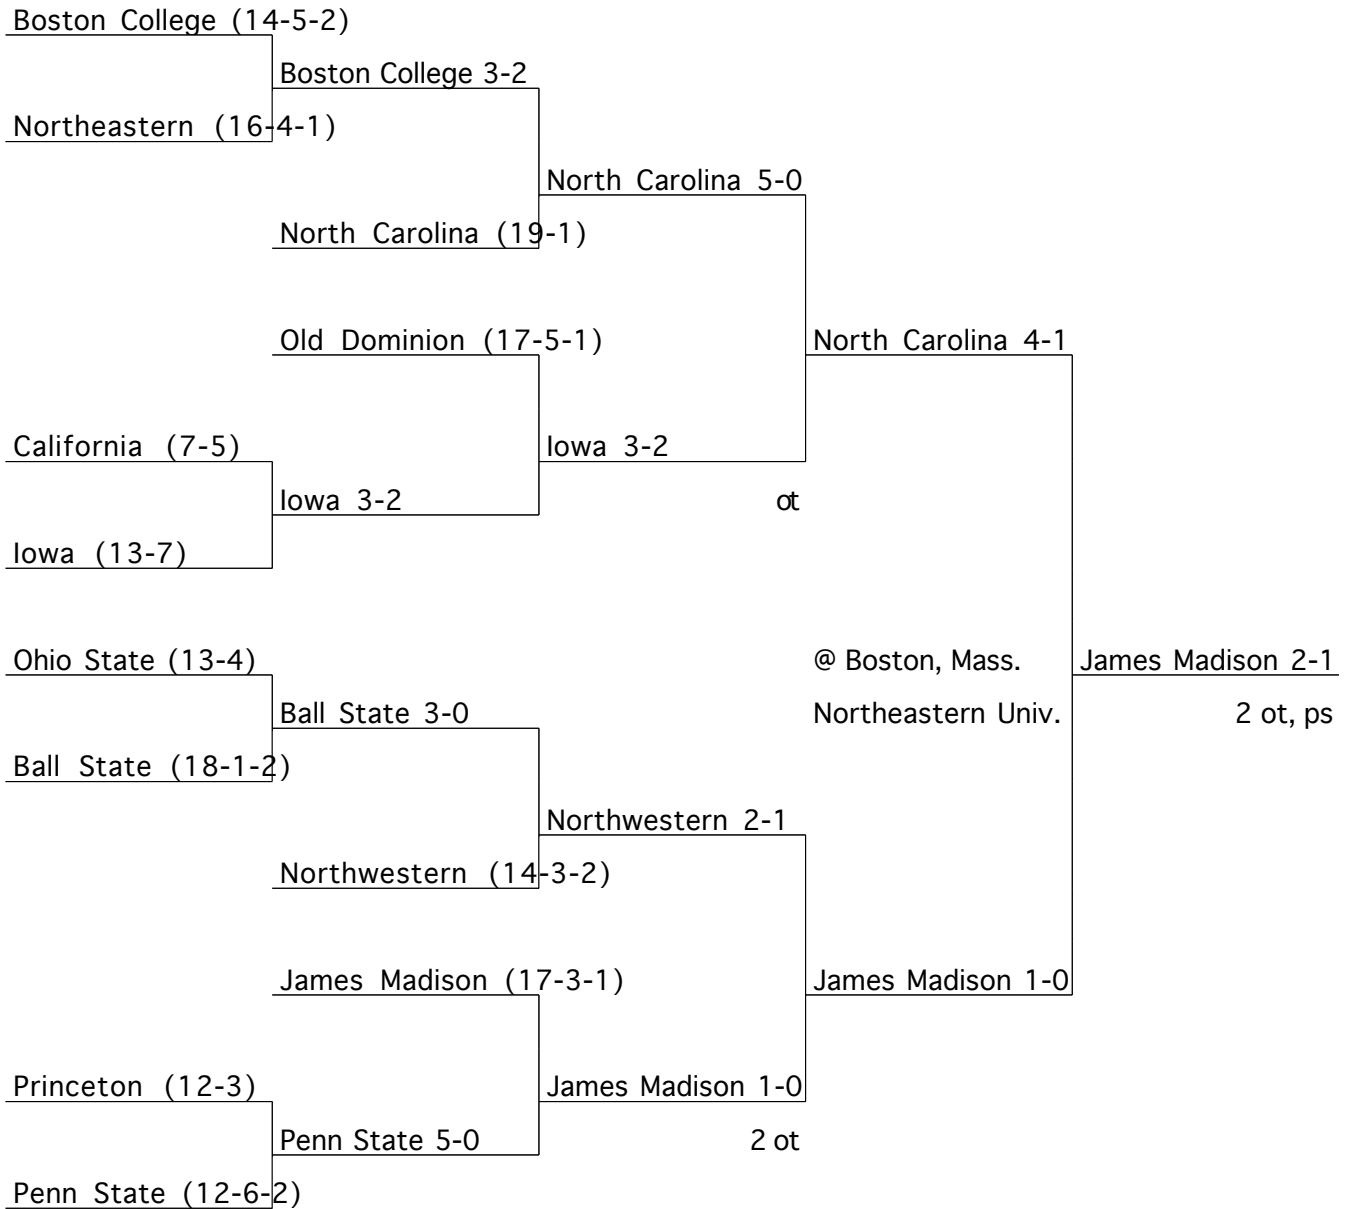

1994

1st James Madison

2nd North Carolina

3rd Iowa

3rd Northwestern starting in 1992, no third place game was held