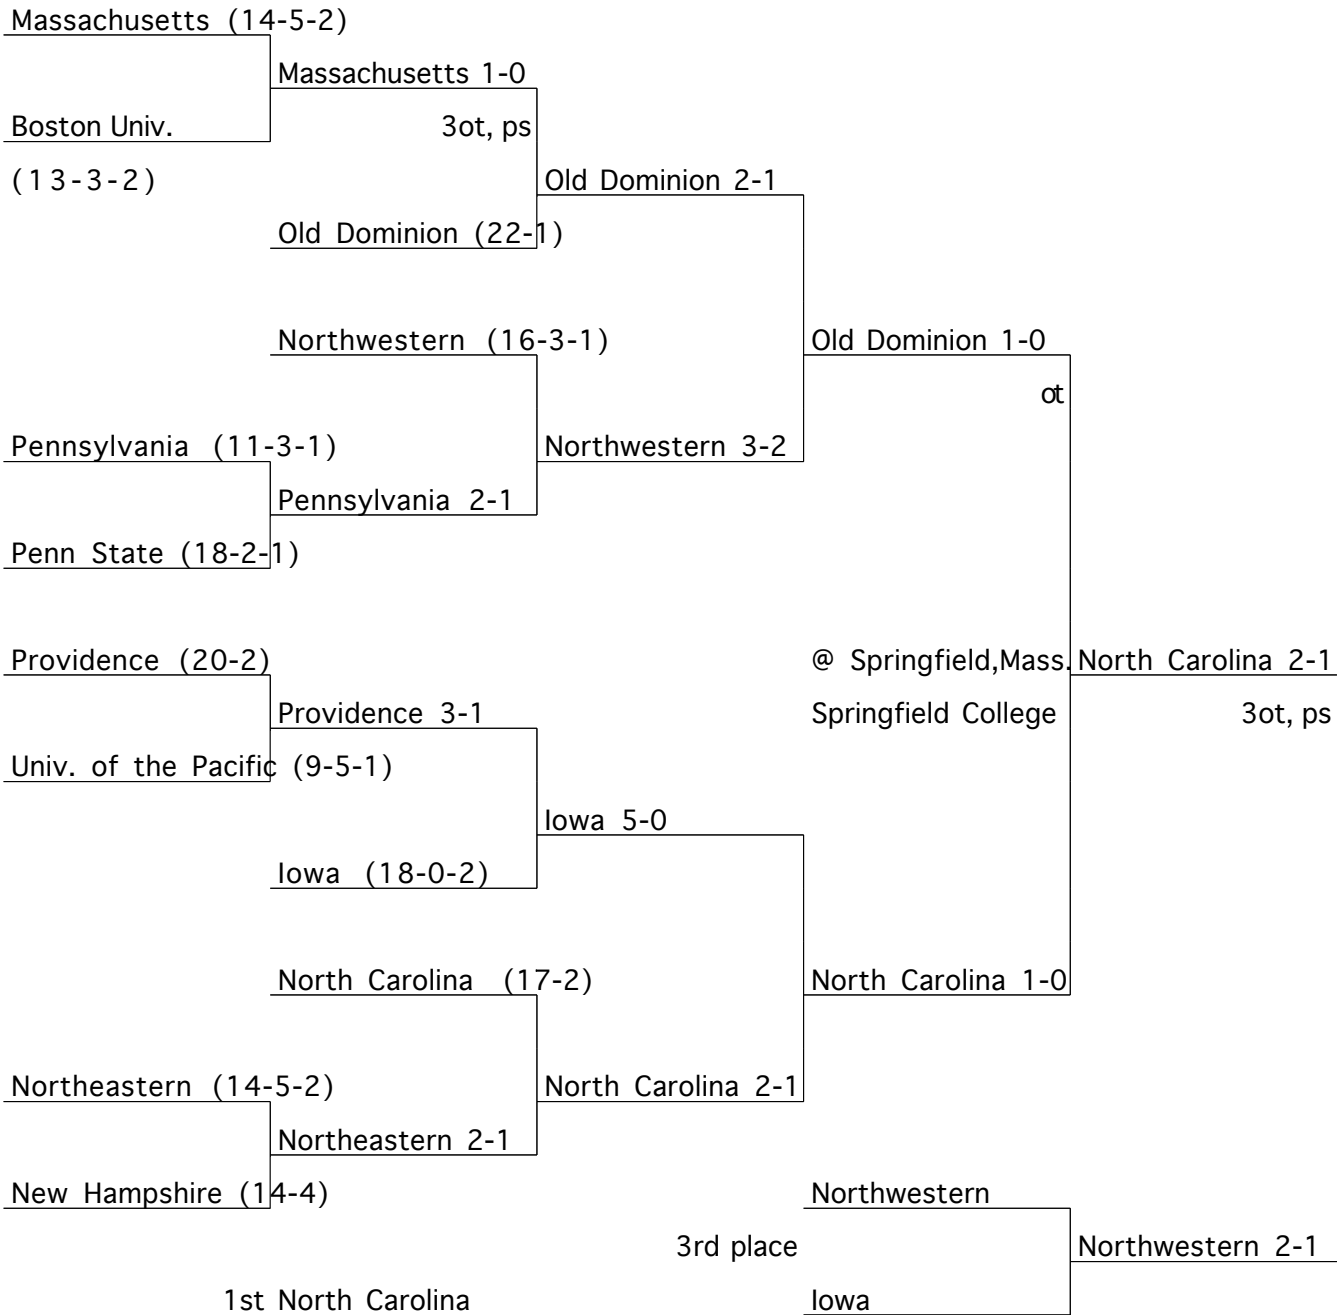

1989

- 1st North Carolina
- 2nd Old Dominion
- 3rd Northwestern
- 4th Iowa